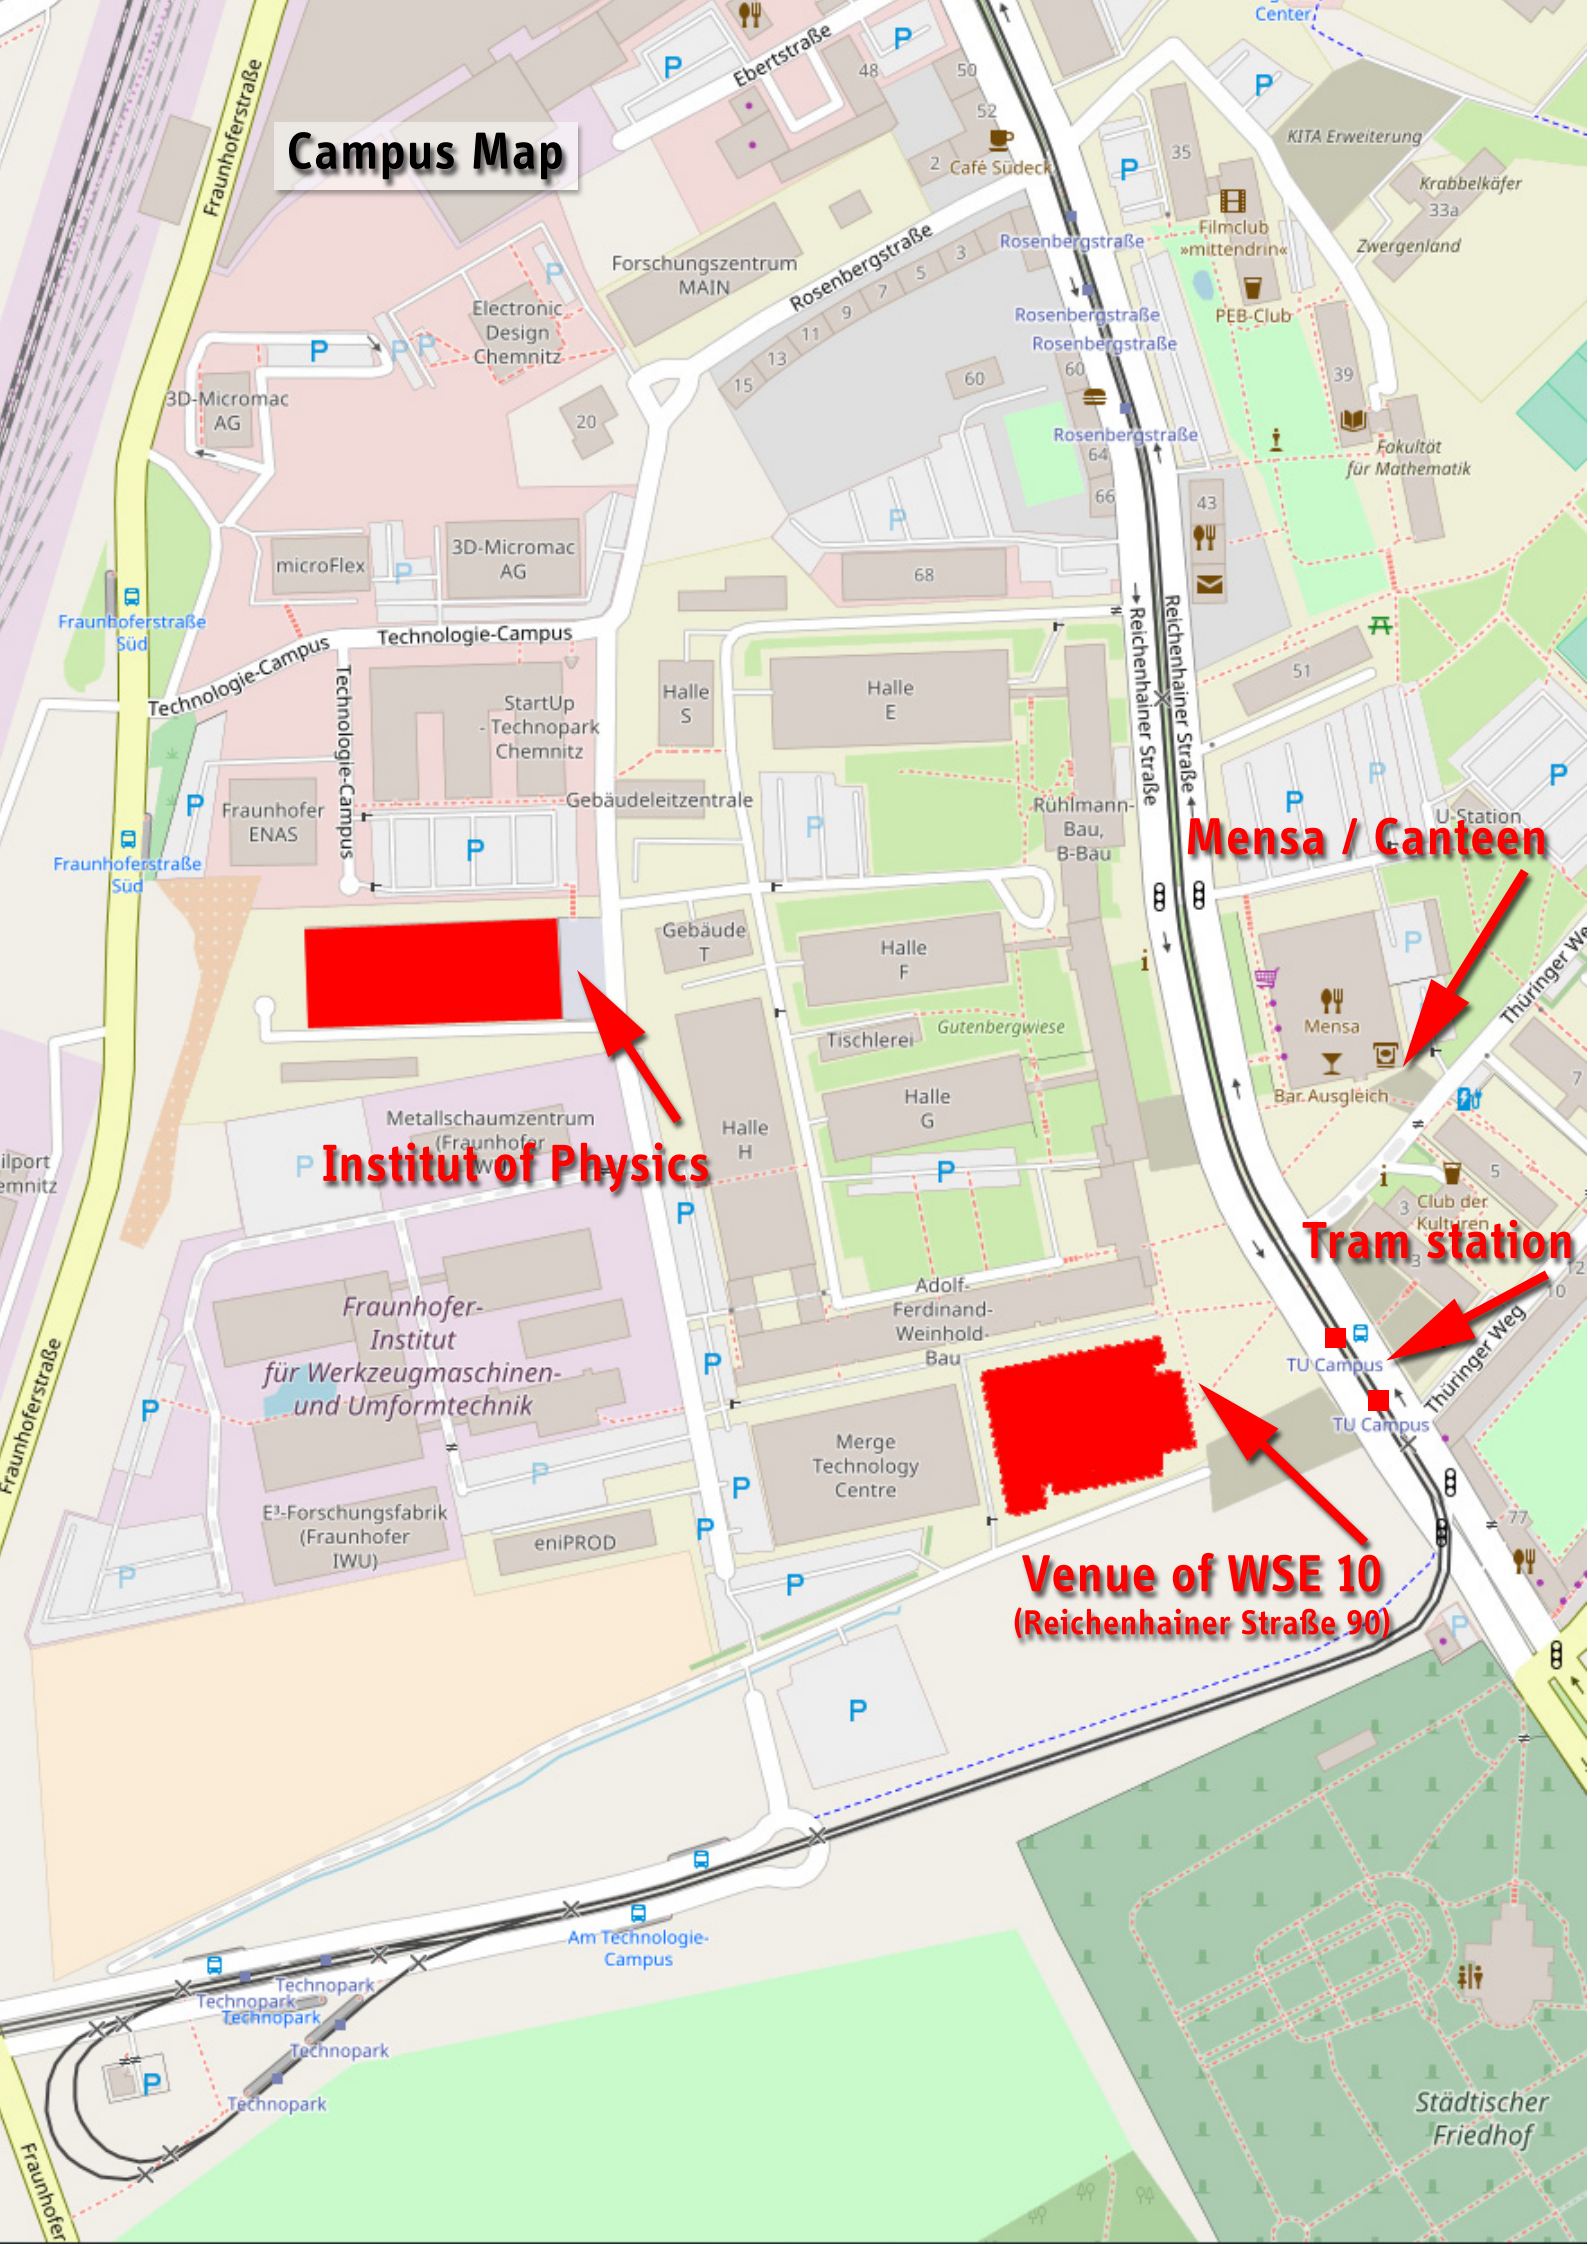

Campus Map

Institut of Physics

Mensa / Canteen

Tram station

**Venue of WSE 10
(Reichenhainer Straße 90)**