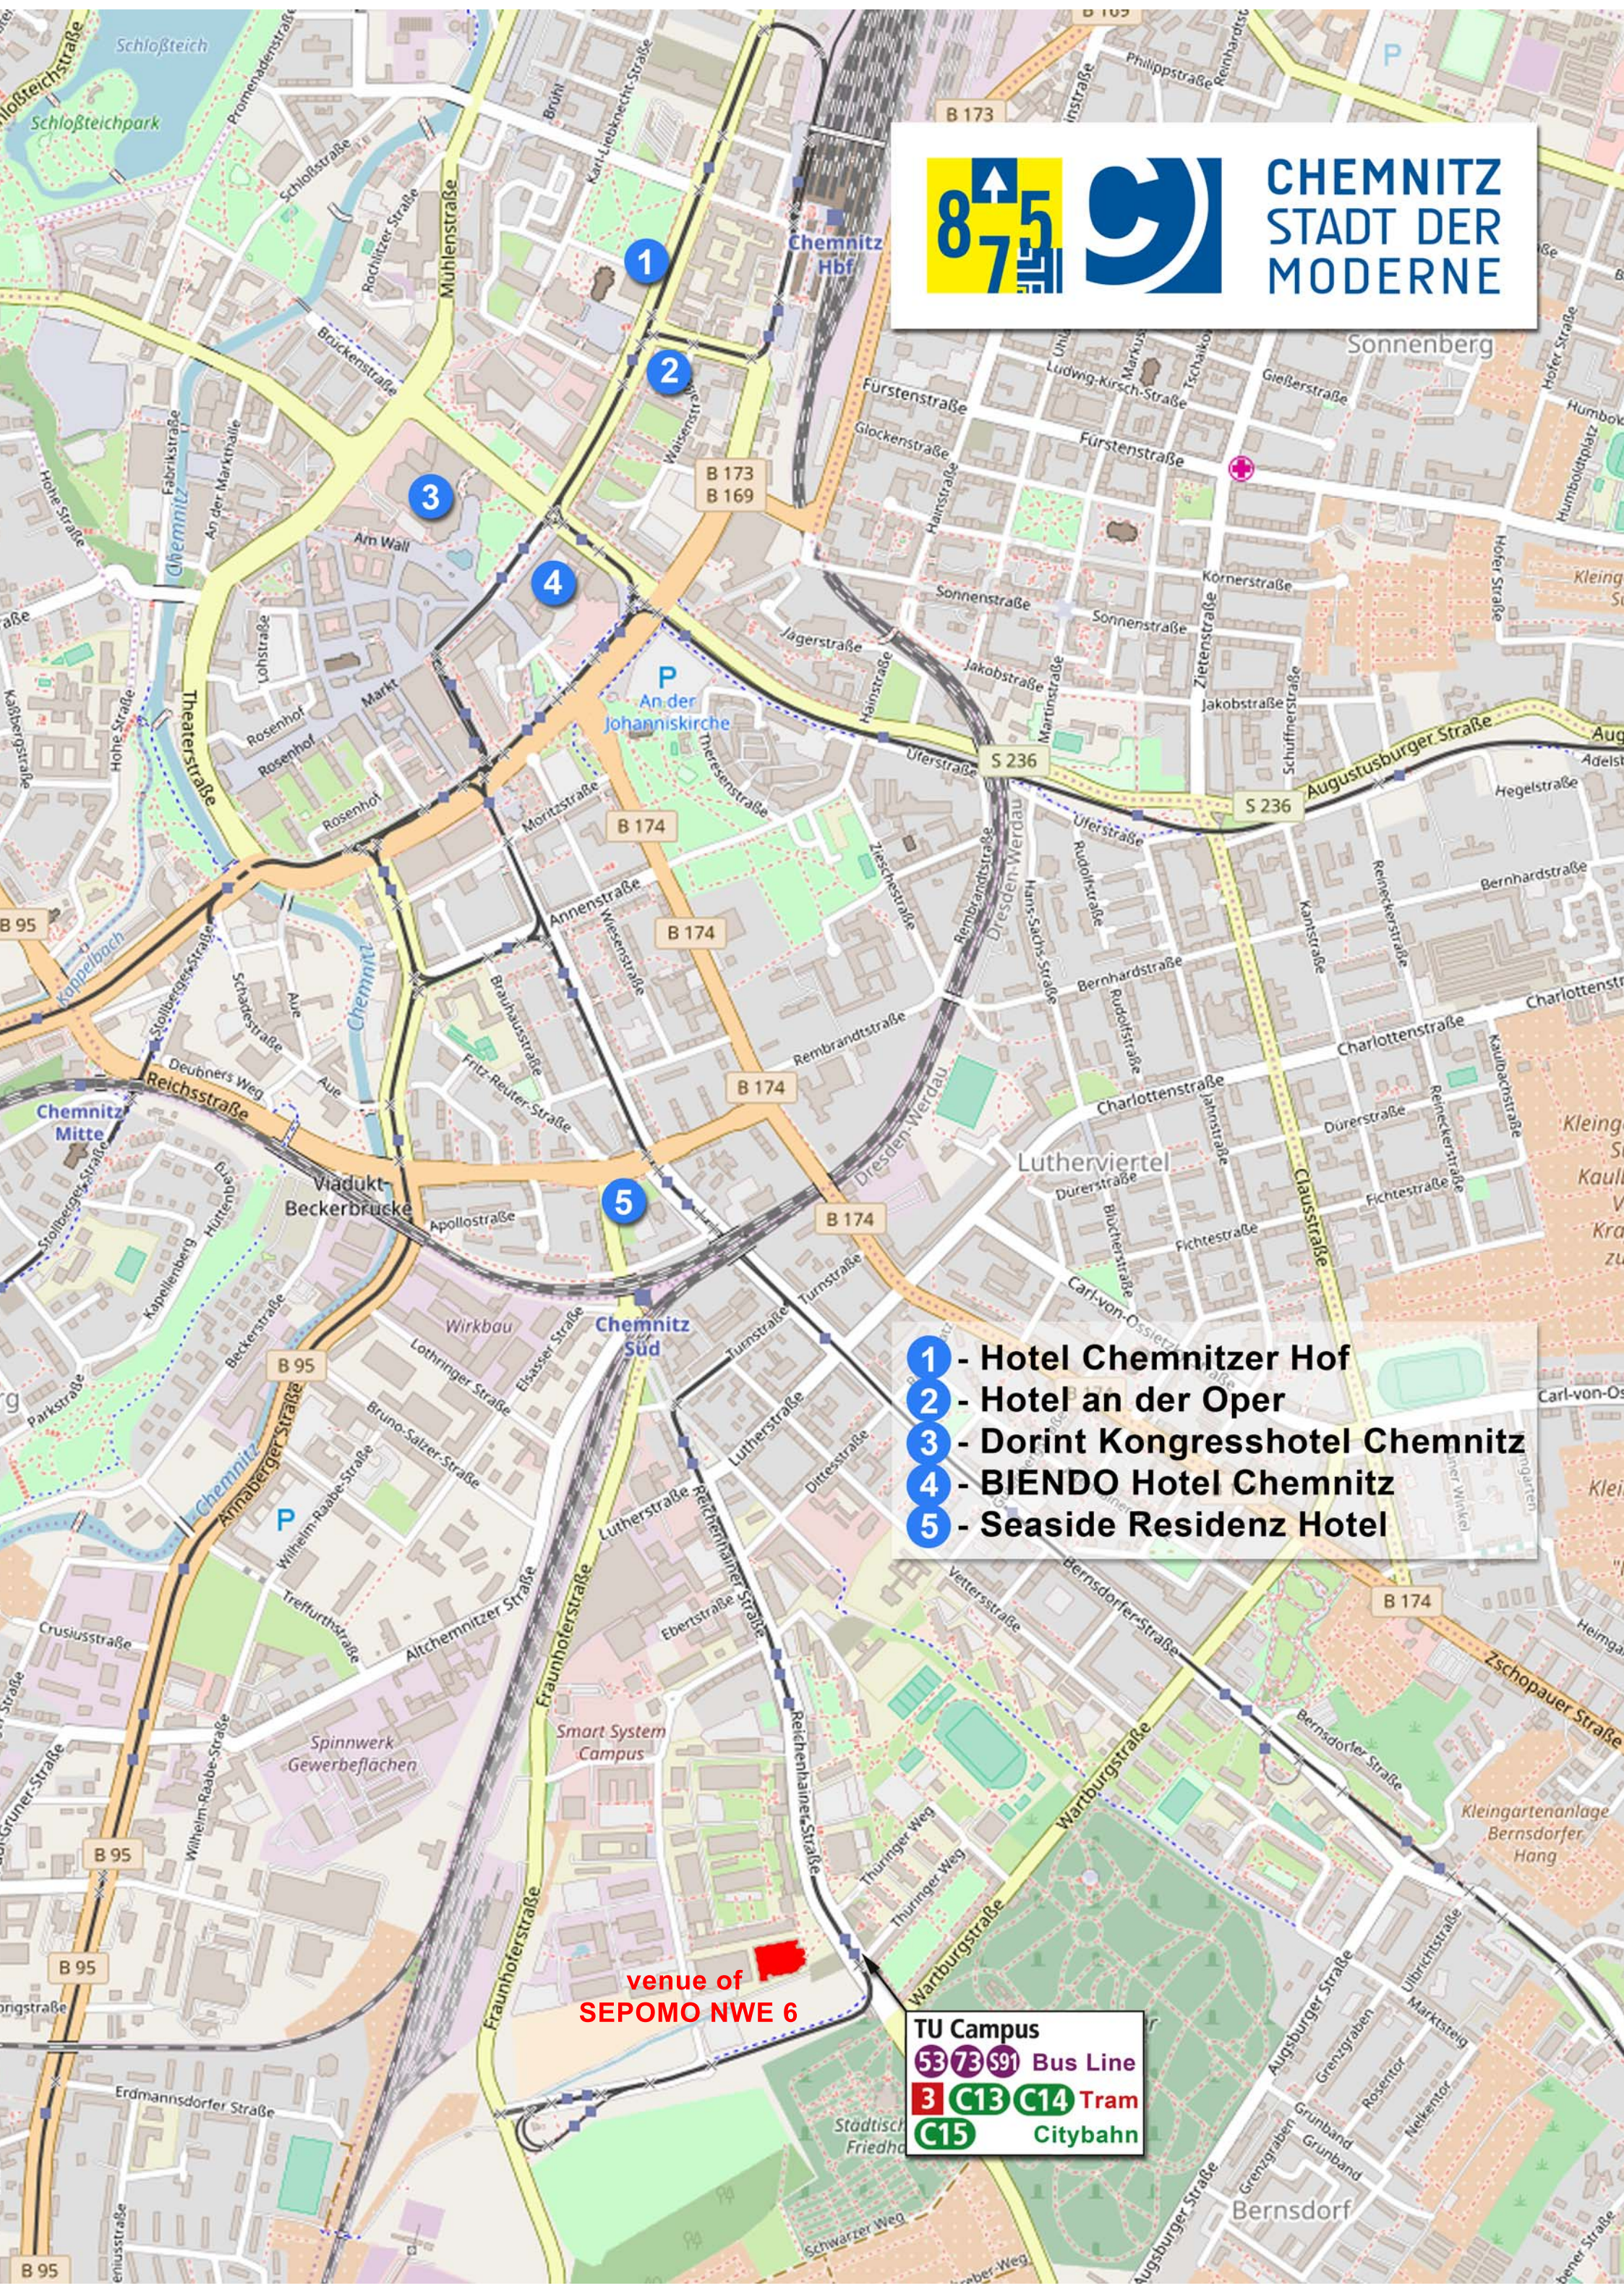

CHEMNITZ
STADT DER
MODERNE

- 1 - Hotel Chemnitzer Hof
- 2 - Hotel an der Oper
- 3 - Dorint Kongresshotel Chemnitz
- 4 - BIENDO Hotel Chemnitz
- 5 - Seaside Residenz Hotel

venue of
SEPOMO NWE 6

TU Campus
53 73 S91 Bus Line
3 C13 C14 Tram
C15 Citybahn