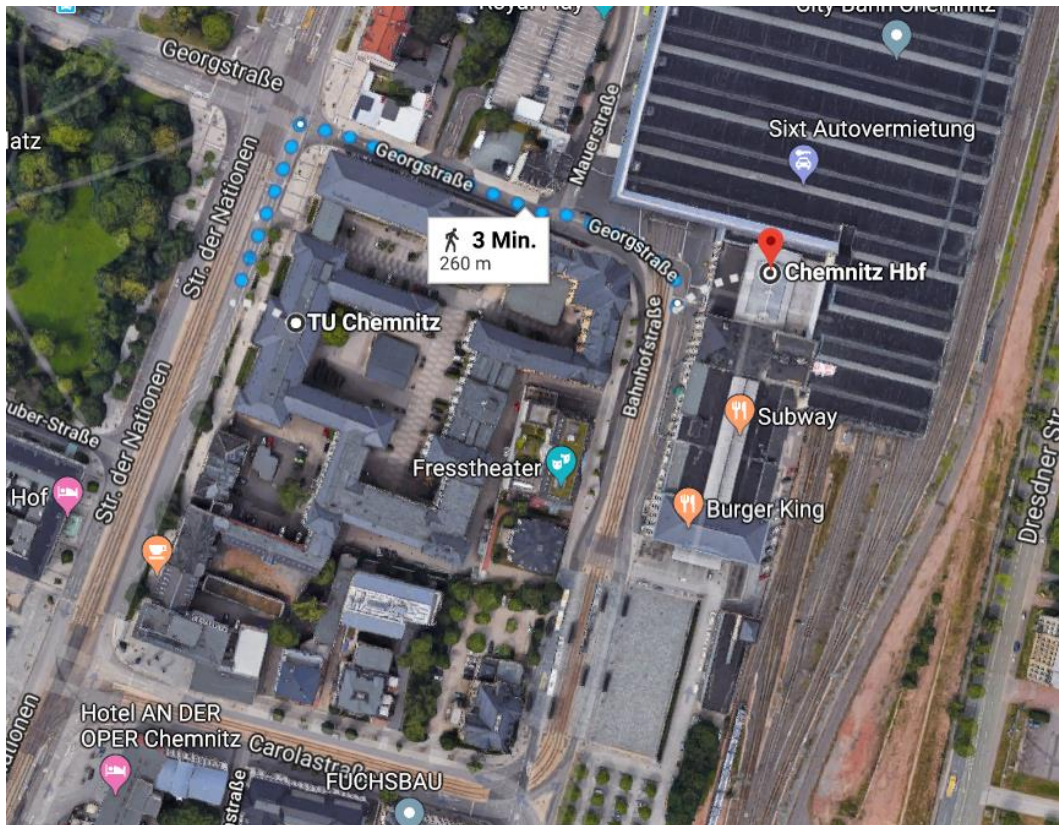

Venues/Addresses:

TU Chemnitz, Raum 273
Strasse der Nationen 62
09111 Chemnitz

Café „Michaelis“
Düsseldorfer Platz 1
09111 Chemnitz

Travel & Directions

Getting to Chemnitz

By plane:

Airport Frankfurt, about 400 km away, about 5h 20 min train ride

Airport Berlin, about 270 km away, about 3h train ride

Airport Dresden, about 80 km away, about 1h 40 min train ride

Airport Leipzig-Halle, about 90 km away, about 1h 20min train ride

By train:

Chemnitz is reached via regional and regional express trains, not by Inter City Express (ICE), for further information please visit www.bahn.de/www.bahn.com

By car:

motorway A4, suitable exits are Chemnitz-Glösa or Chemnitz-Mitte

motorway A72, suitable exits are Chemnitz-Süd, Chemnitz-Rottluff

Getting around Chemnitz

On foot:

main railway station, conference venues and hotels lie within a 1.5 km radius